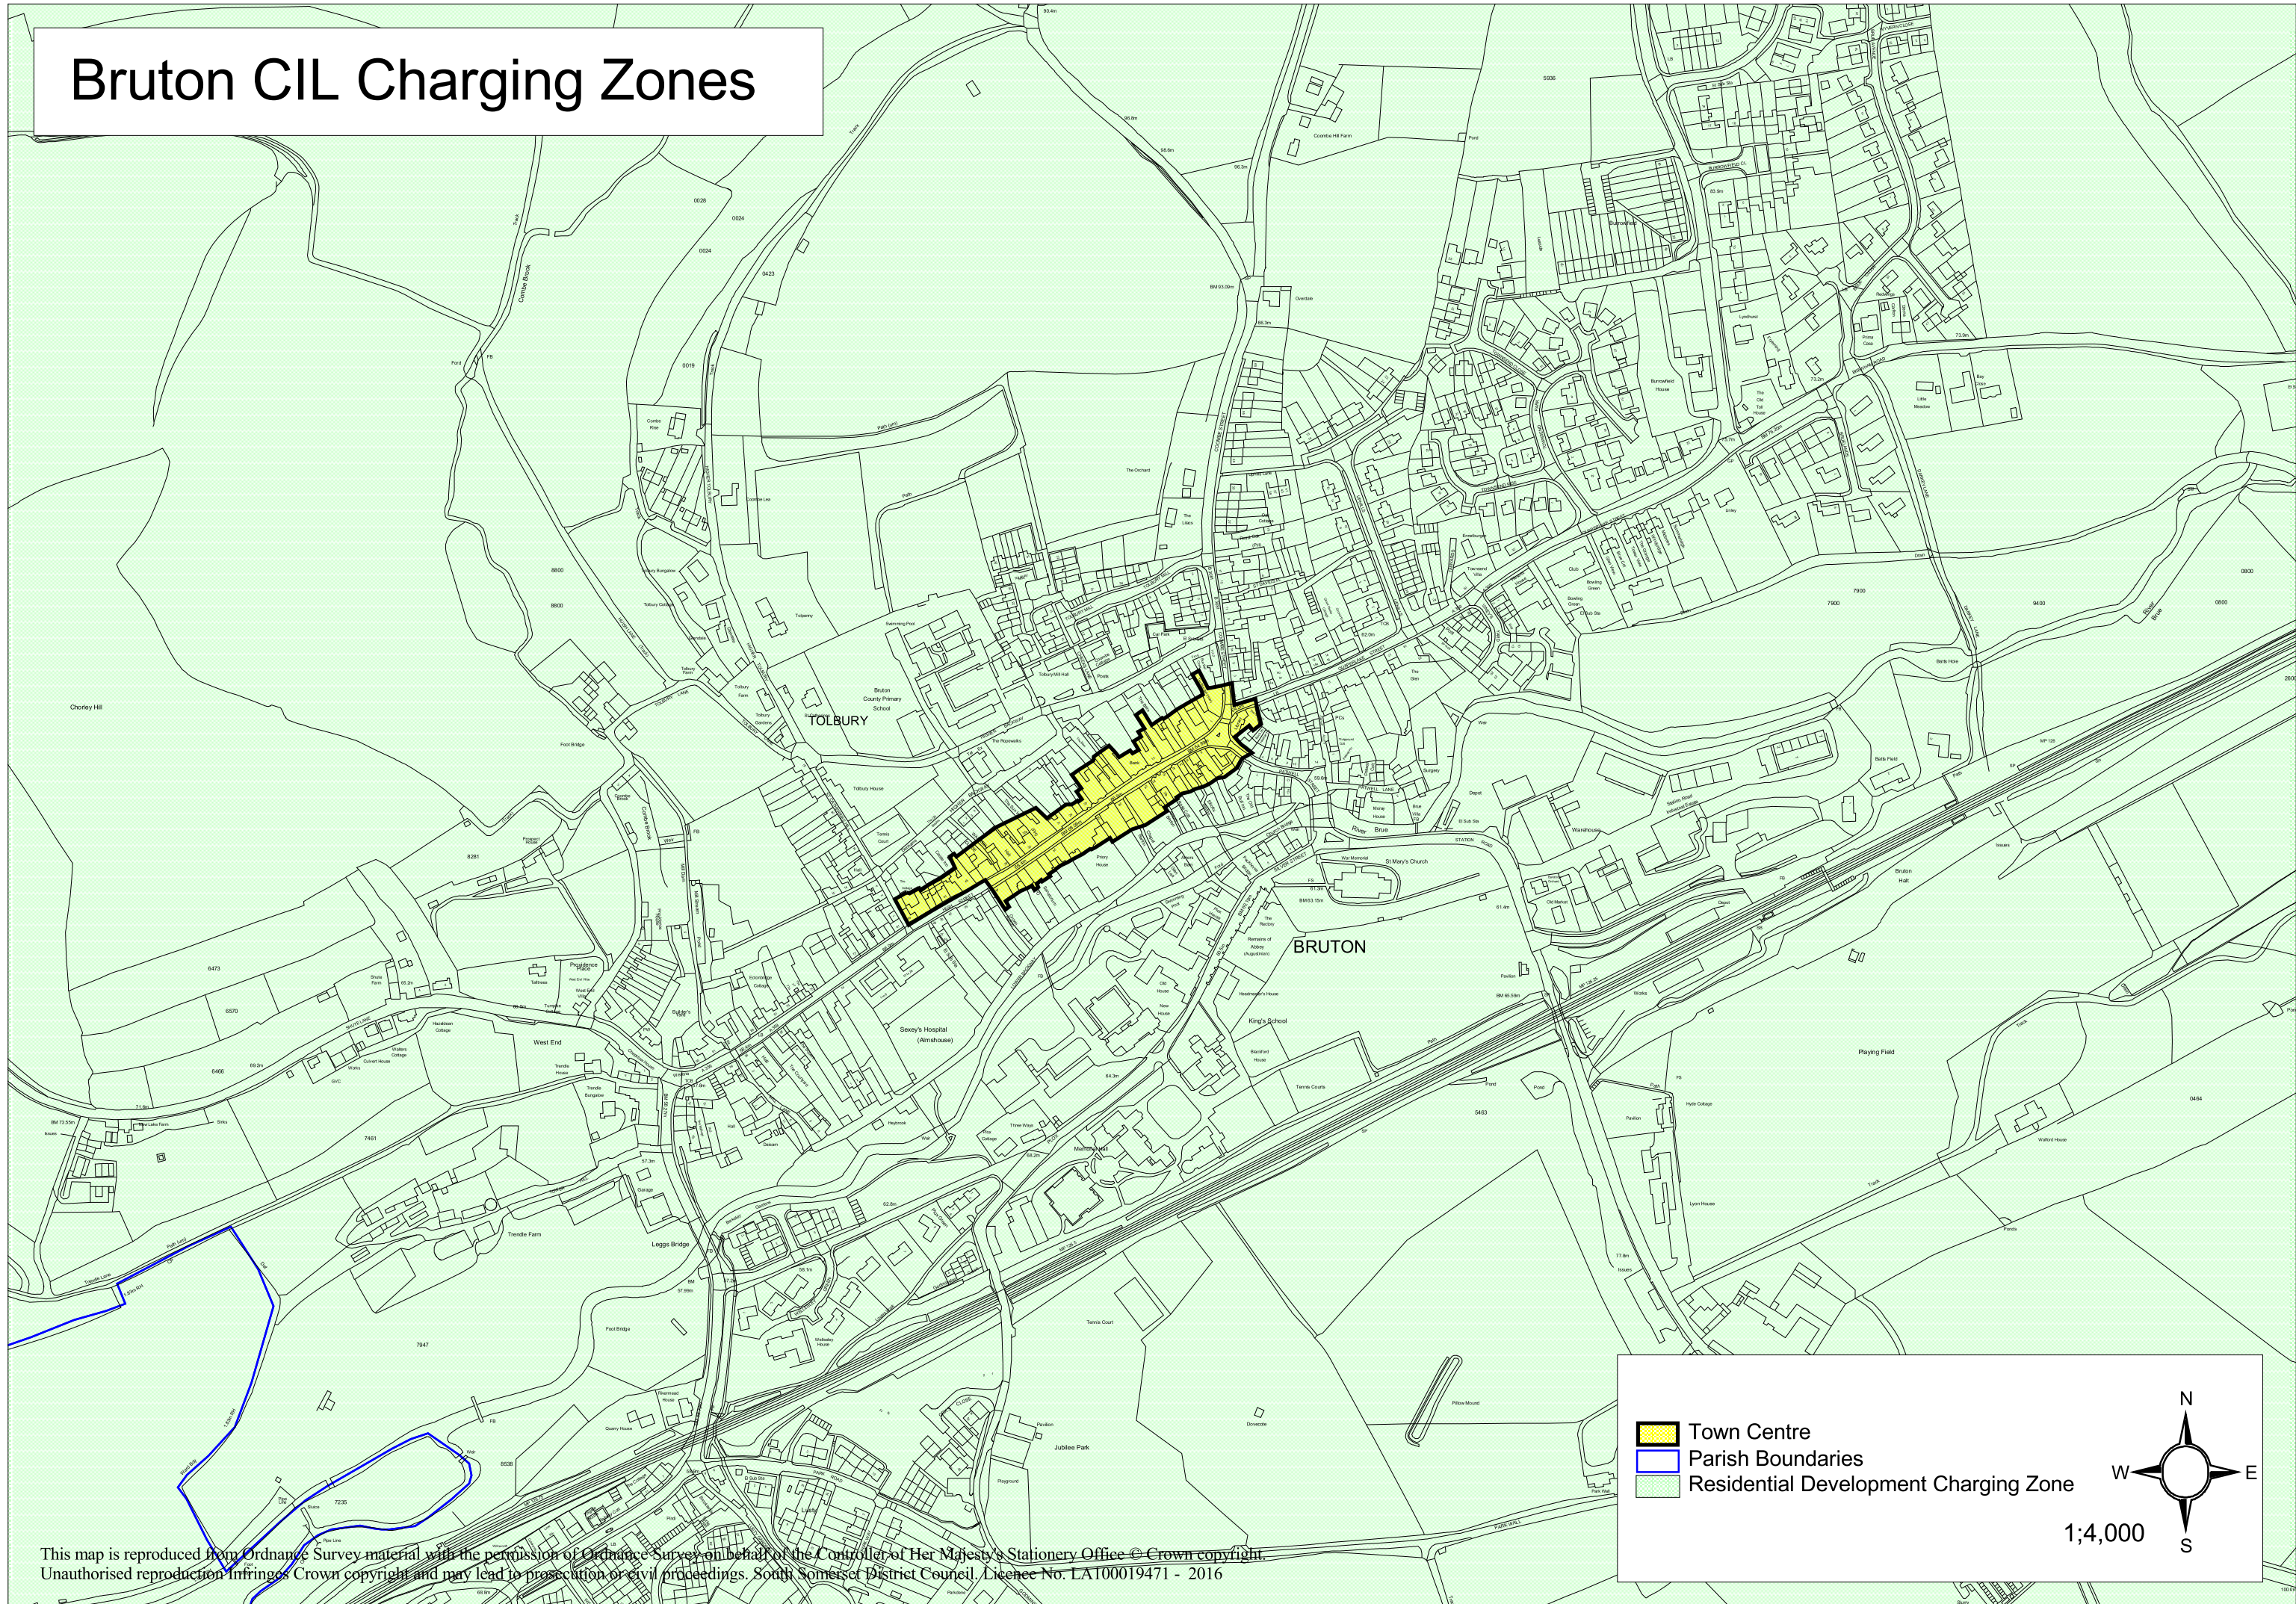

Bruton CIL Charging Zones

This map is reproduced from Ordnance Survey material with the permission of Ordnance Survey on behalf of the Controller of Her Majesty's Stationery Office © Crown copyright. Unauthorised reproduction infringes Crown copyright and may lead to prosecution or civil proceedings. South Somerset District Council. Licence No. LA100019471 - 2016