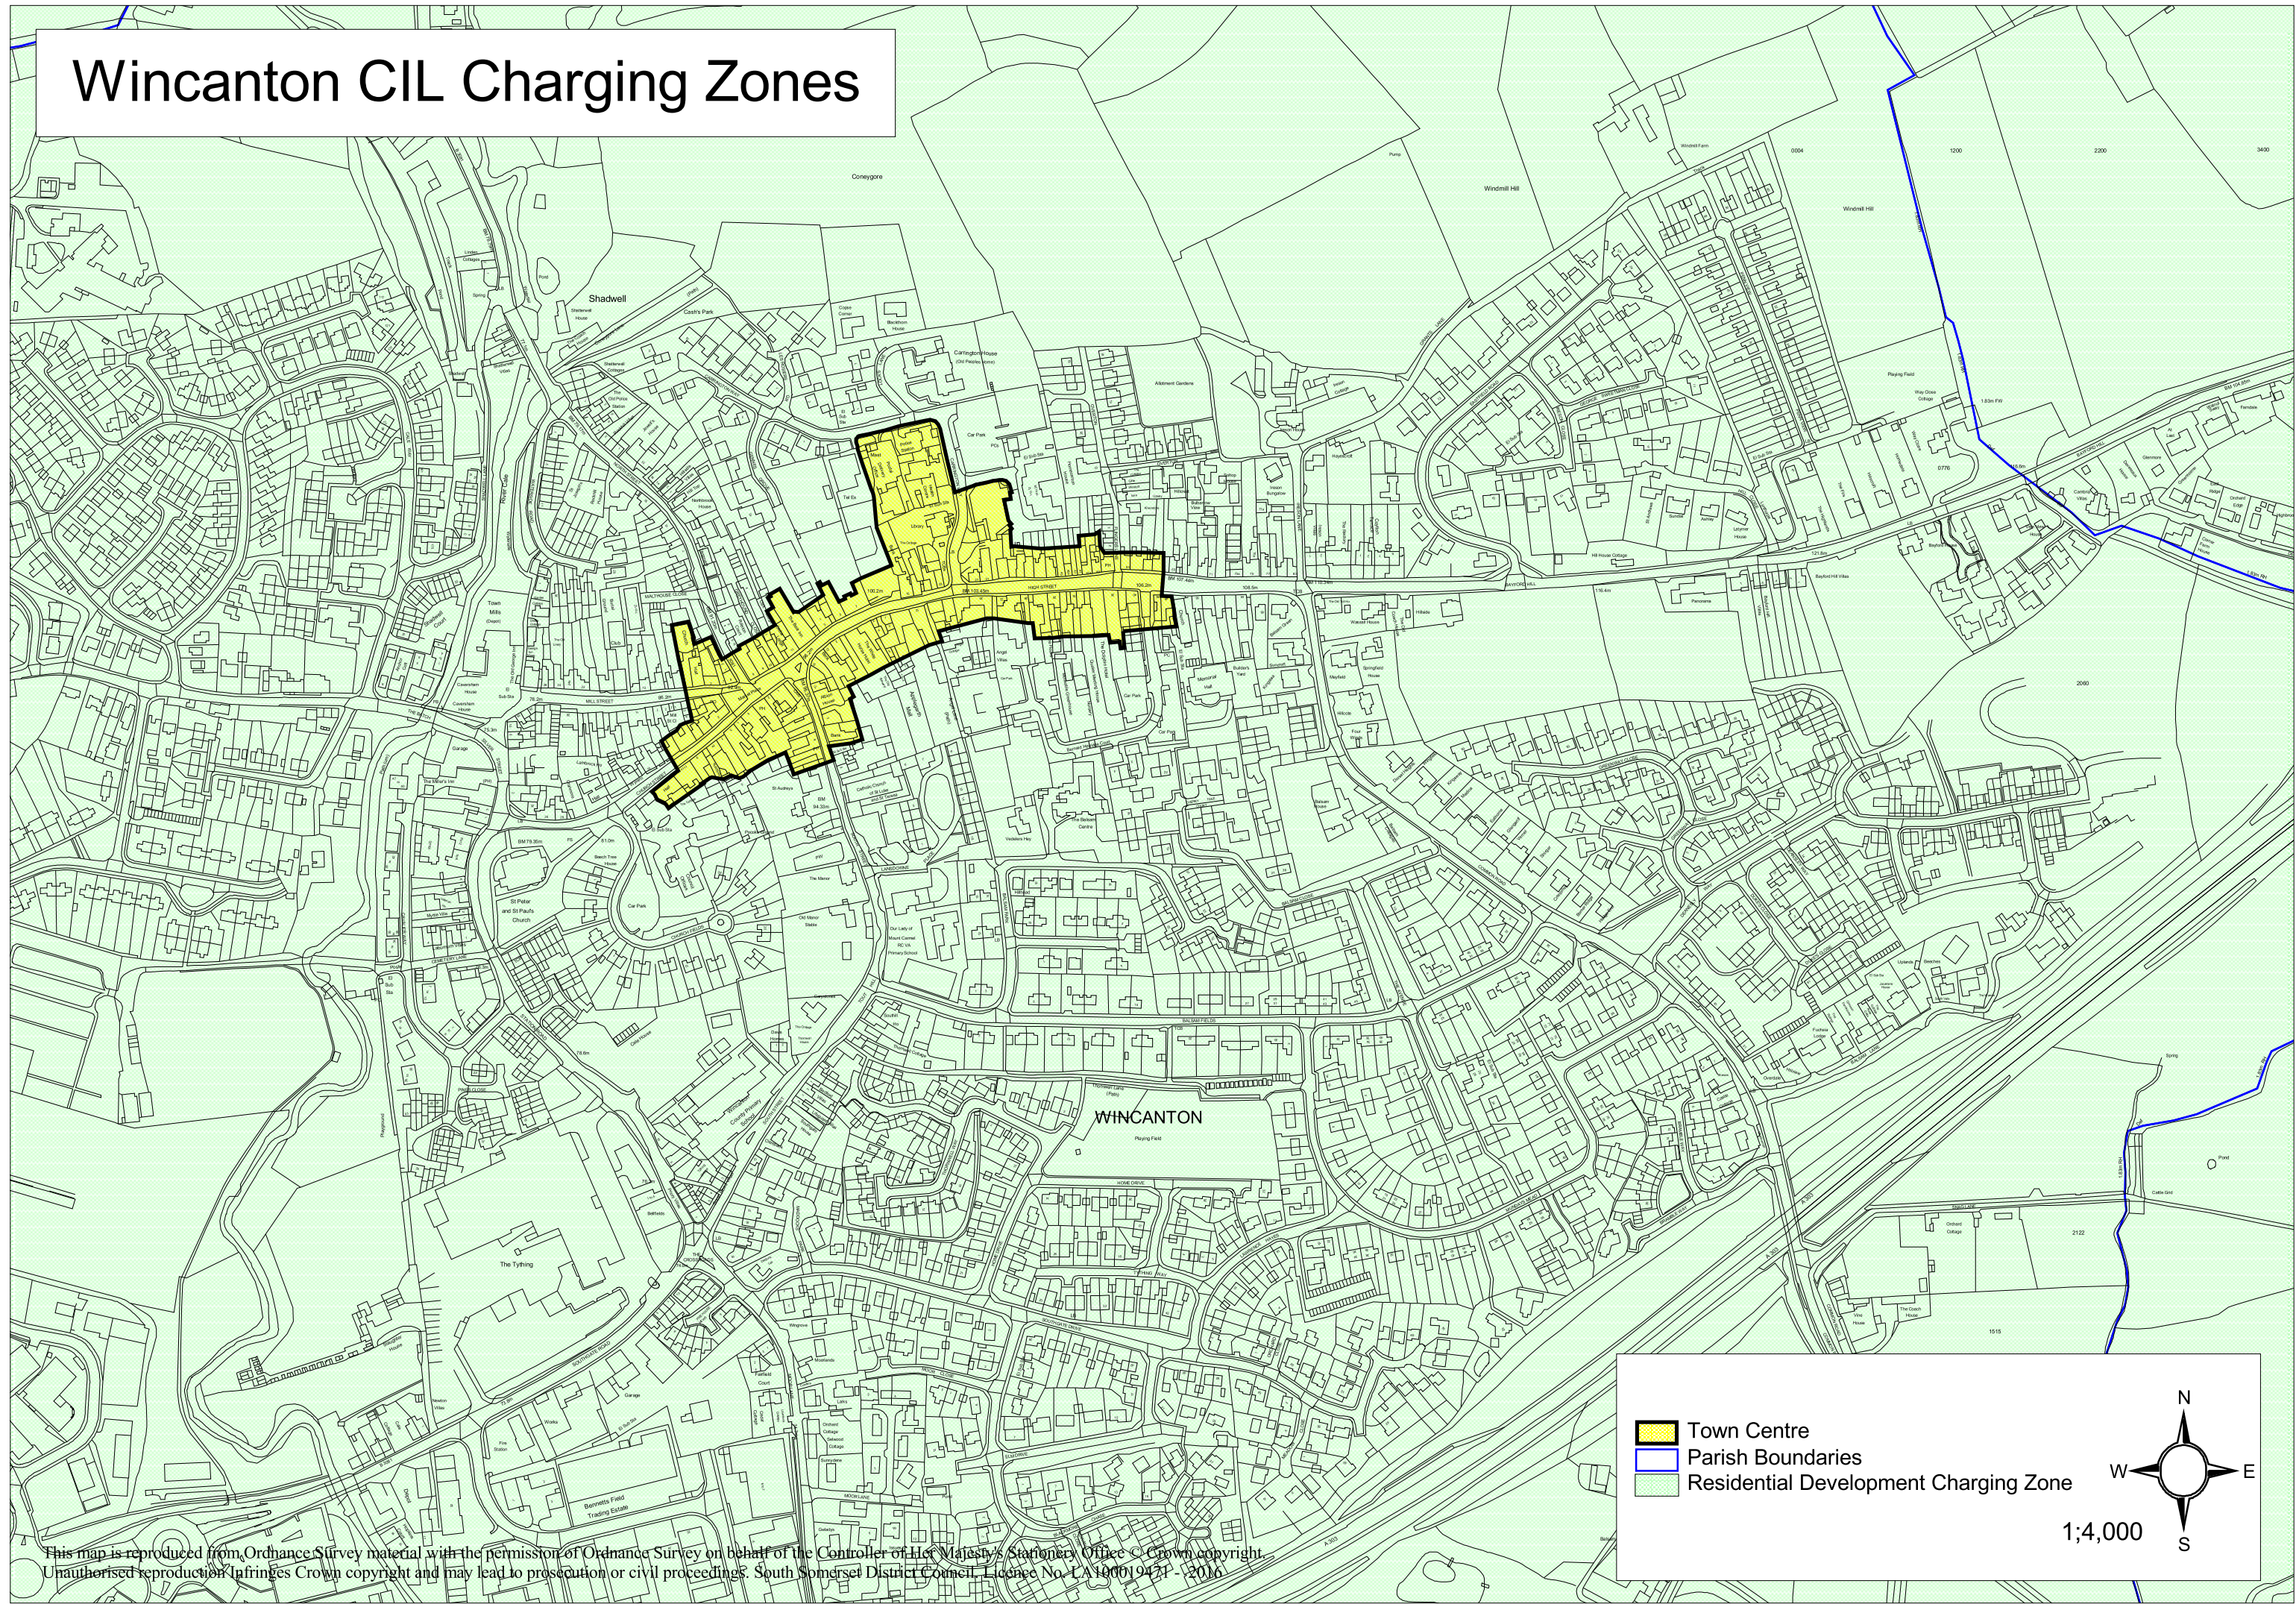

# Wincanton CIL Charging Zones

**Legend**

- Town Centre
- Parish Boundaries
- Residential Development Charging Zone

1:4,000

This map is reproduced from Ordnance Survey material with the permission of Ordnance Survey on behalf of the Controller of Her Majesty's Stationery Office © Crown copyright. Unauthorised reproduction infringes Crown copyright and may lead to prosecution or civil proceedings. South Somerset District Council, Licence No. CA100019437 - 2016