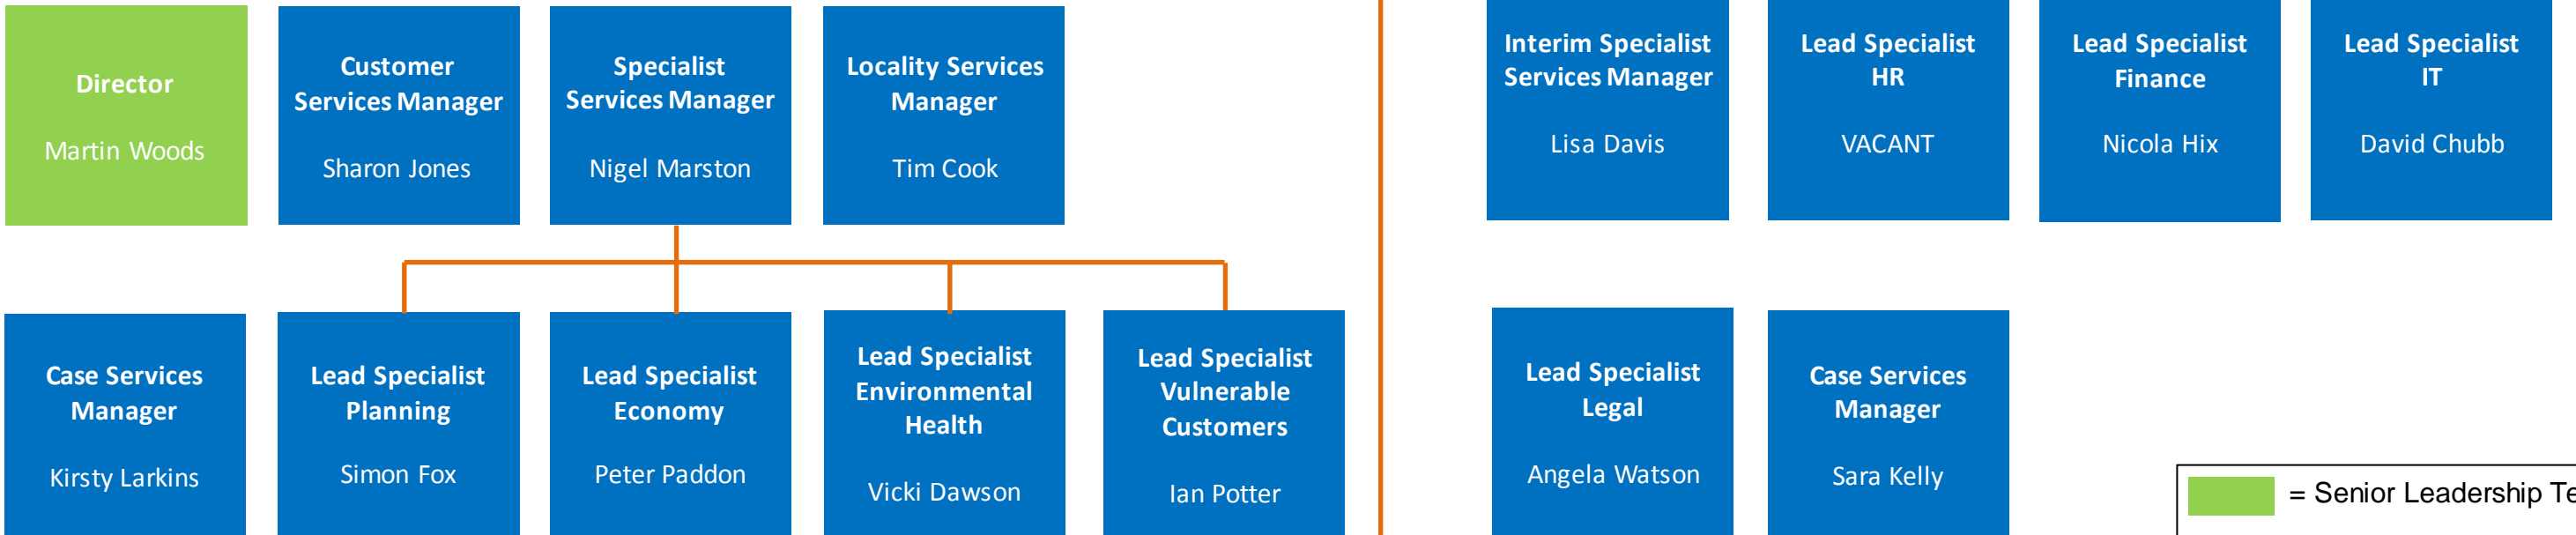

# South Somerset District Council Management Structure

Commercial & Income Generation

Strategy & Commissioning

Service Delivery

Support Services

- = Senior Leadership Team
- = Leadership Management Team
- = Operational Managers