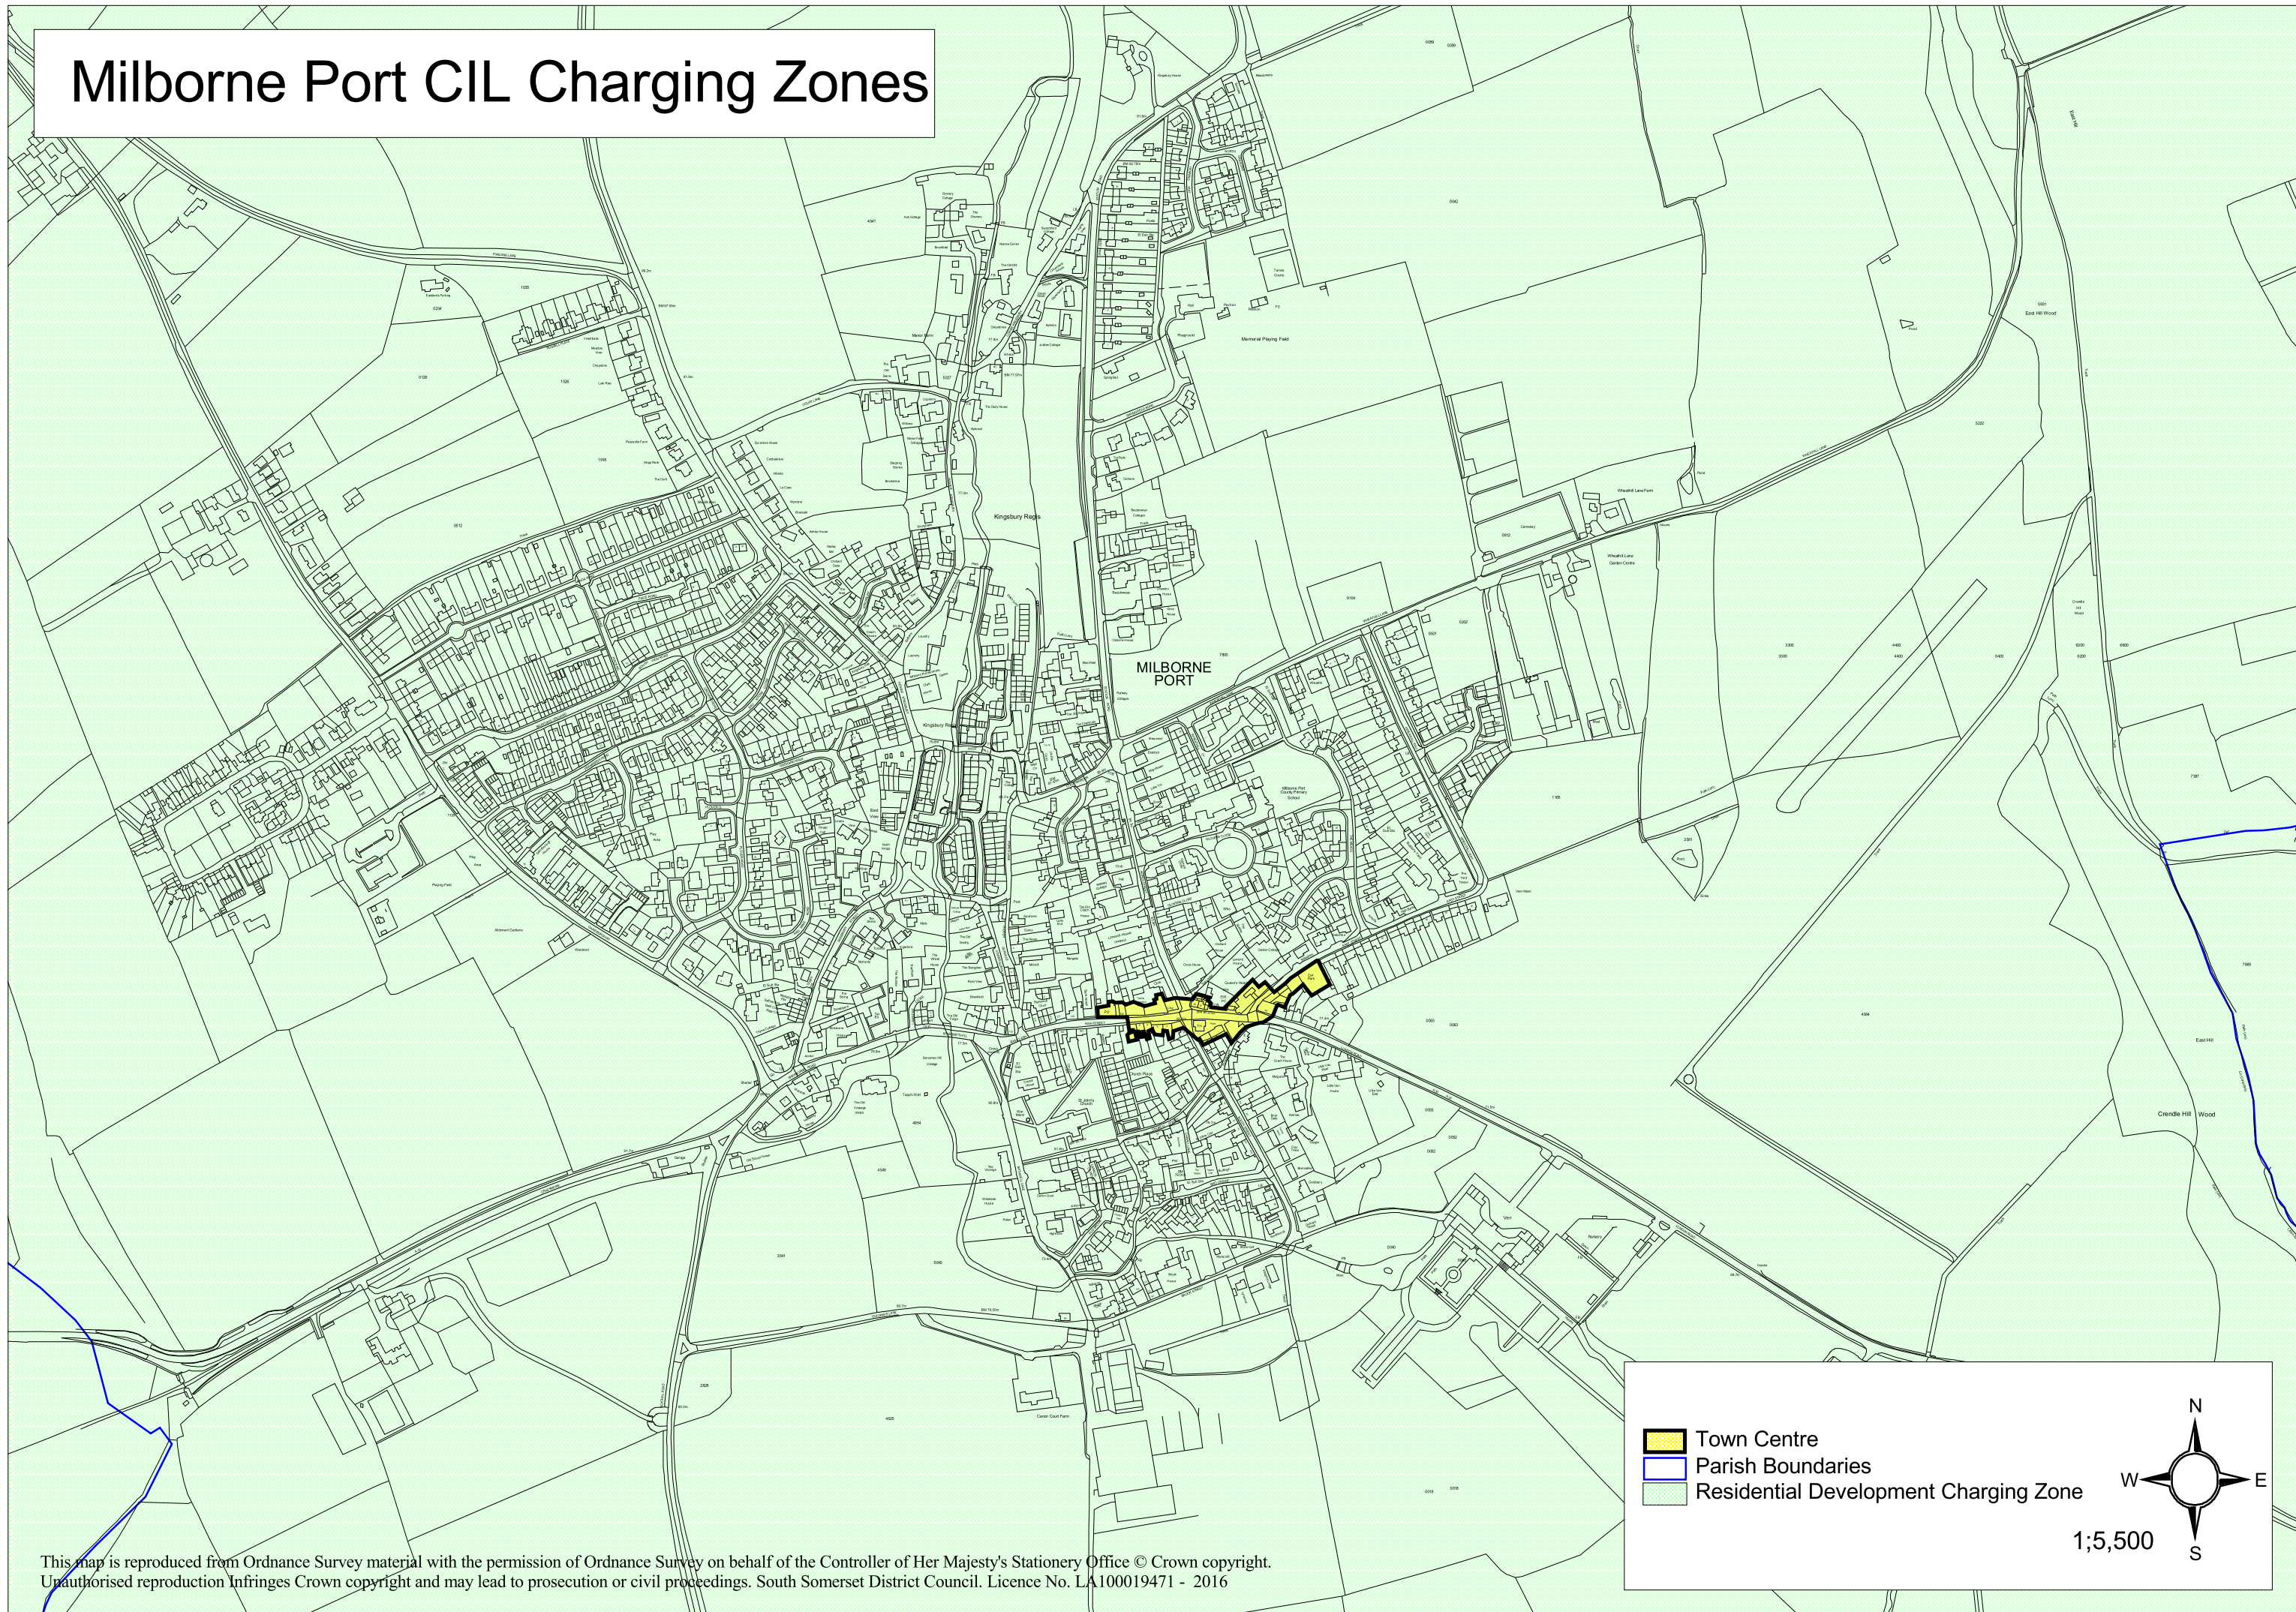

# Milborne Port CIL Charging Zones

This map is reproduced from Ordnance Survey material with the permission of Ordnance Survey on behalf of the Controller of Her Majesty's Stationery Office © Crown copyright. Unauthorised reproduction infringes Crown copyright and may lead to prosecution or civil proceedings. South Somerset District Council. Licence No. LA100019471 - 2016