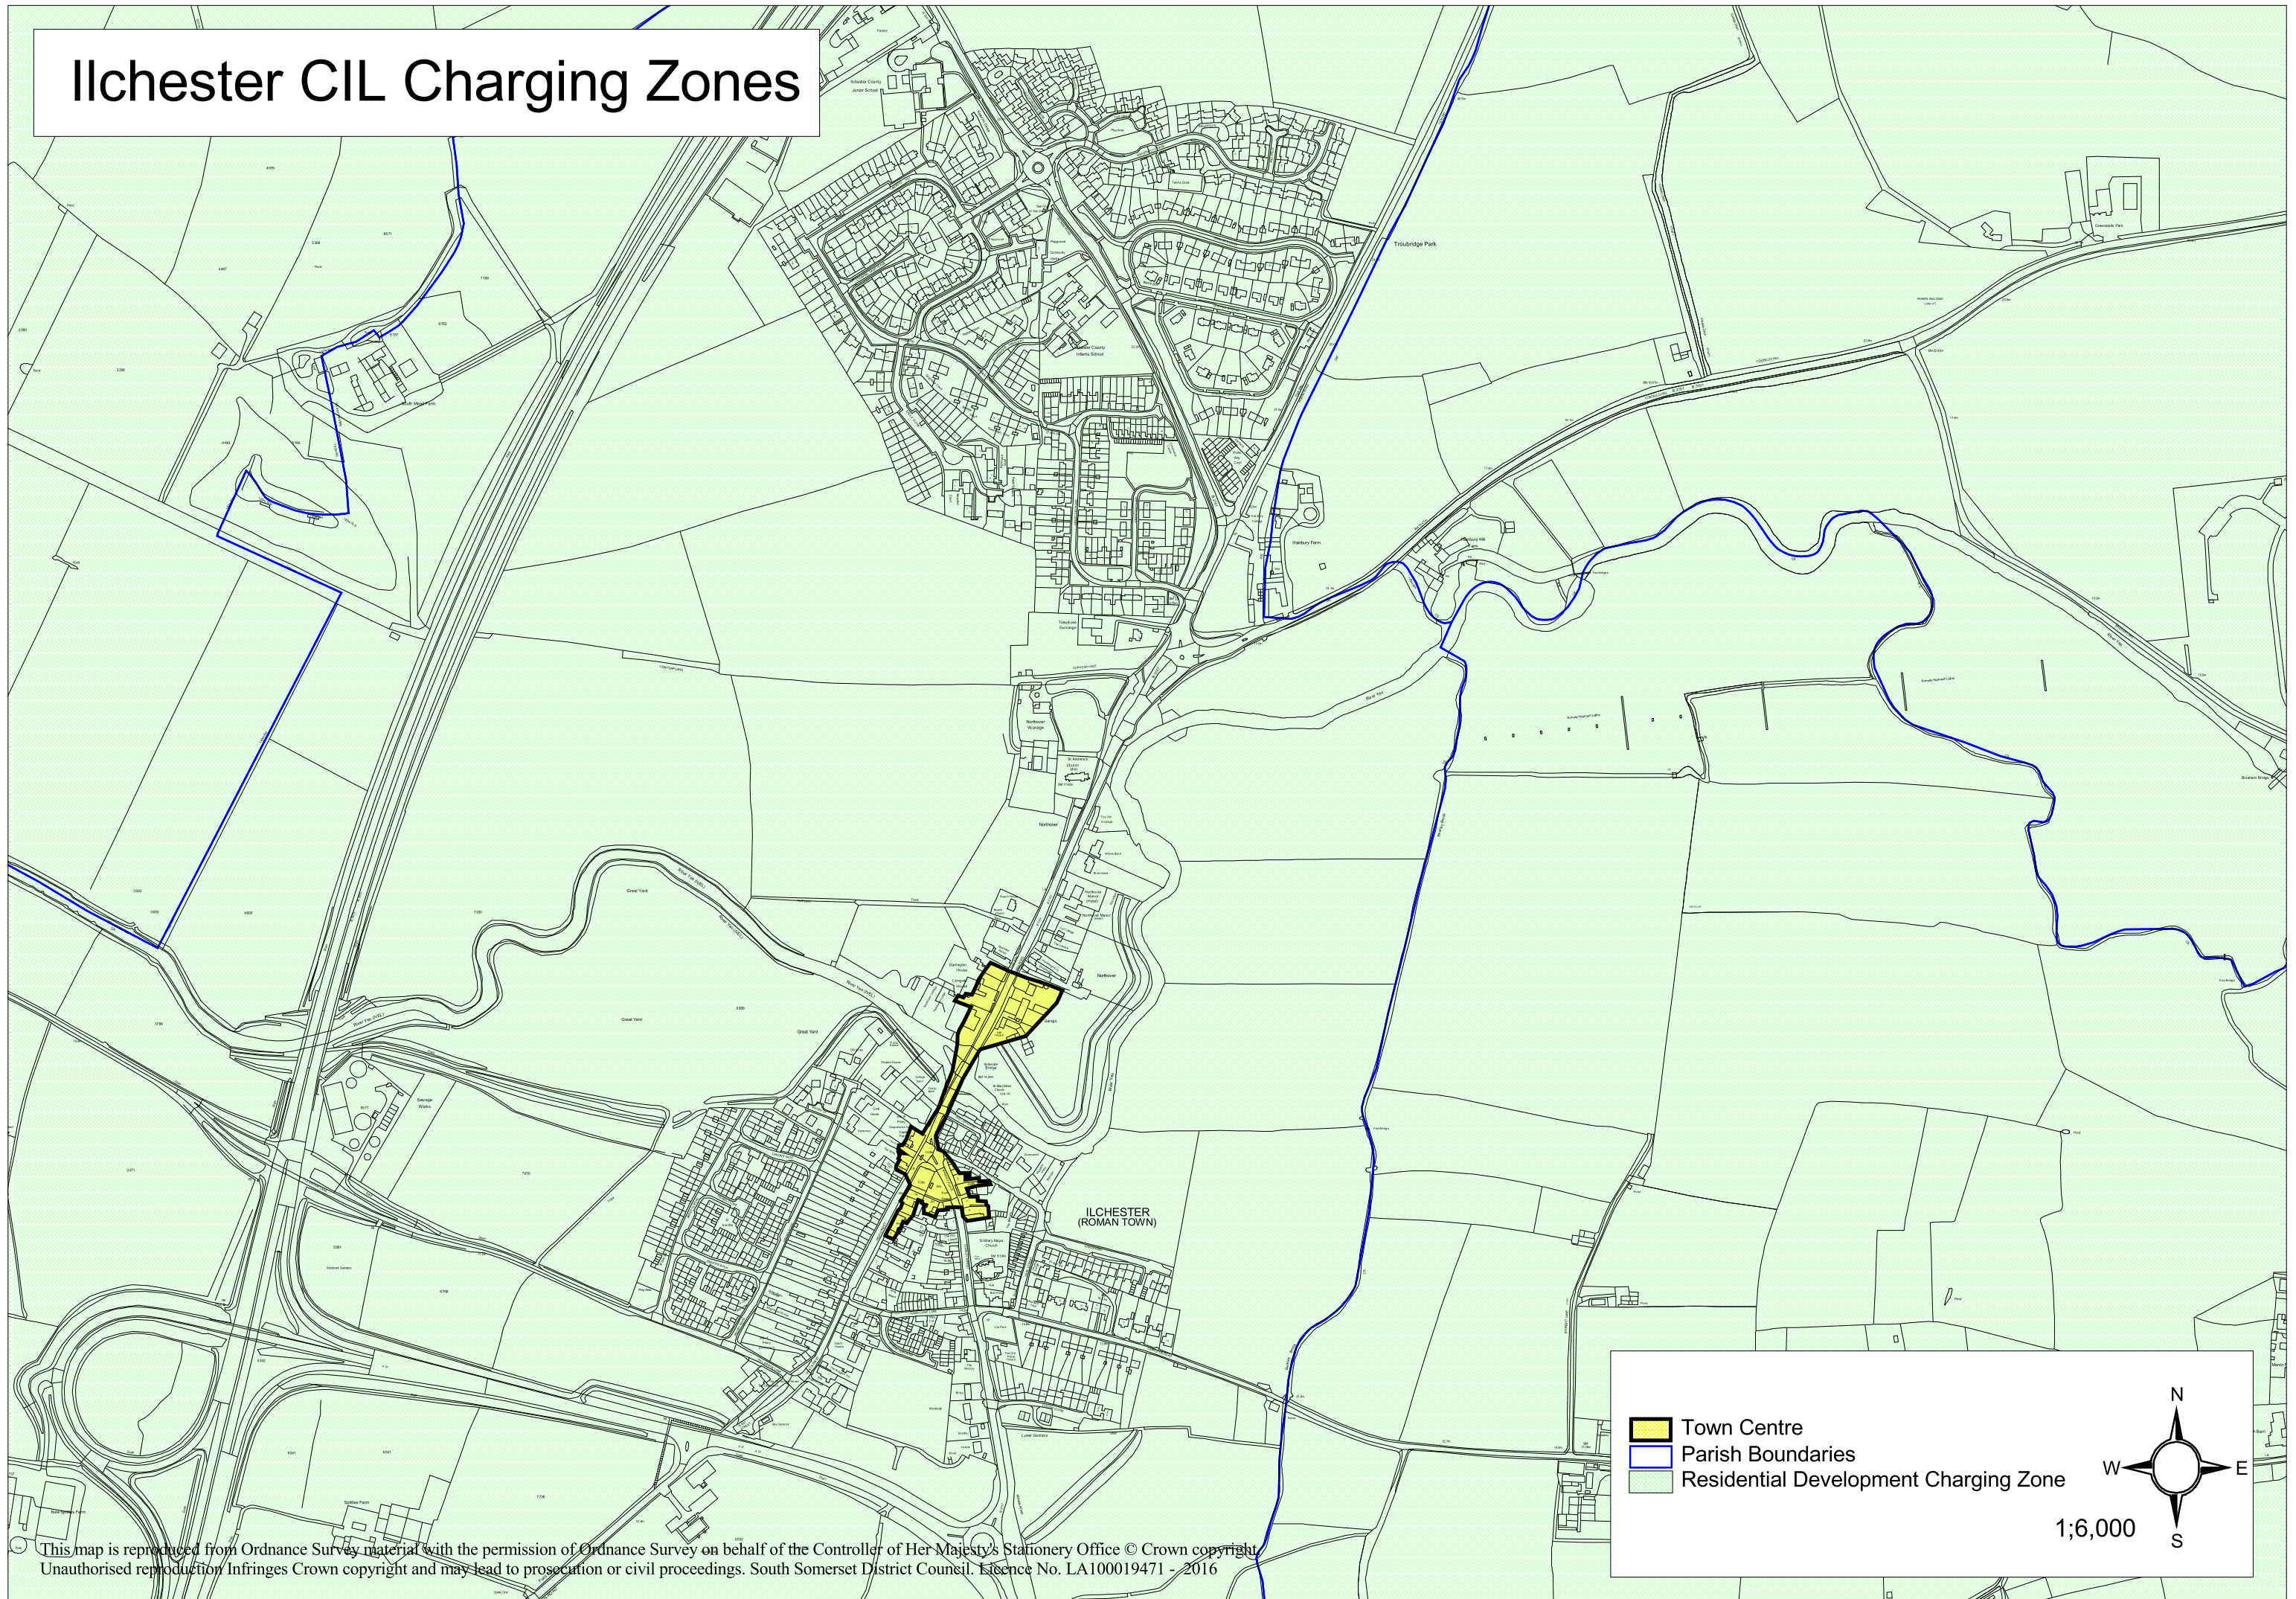

Ilchester CIL Charging Zones

This map is reproduced from Ordnance Survey material with the permission of Ordnance Survey on behalf of the Controller of Her Majesty's Stationery Office © Crown copyright. Unauthorised reproduction infringes Crown copyright and may lead to prosecution or civil proceedings. South Somerset District Council. Licence No. LA100019471 - 2016