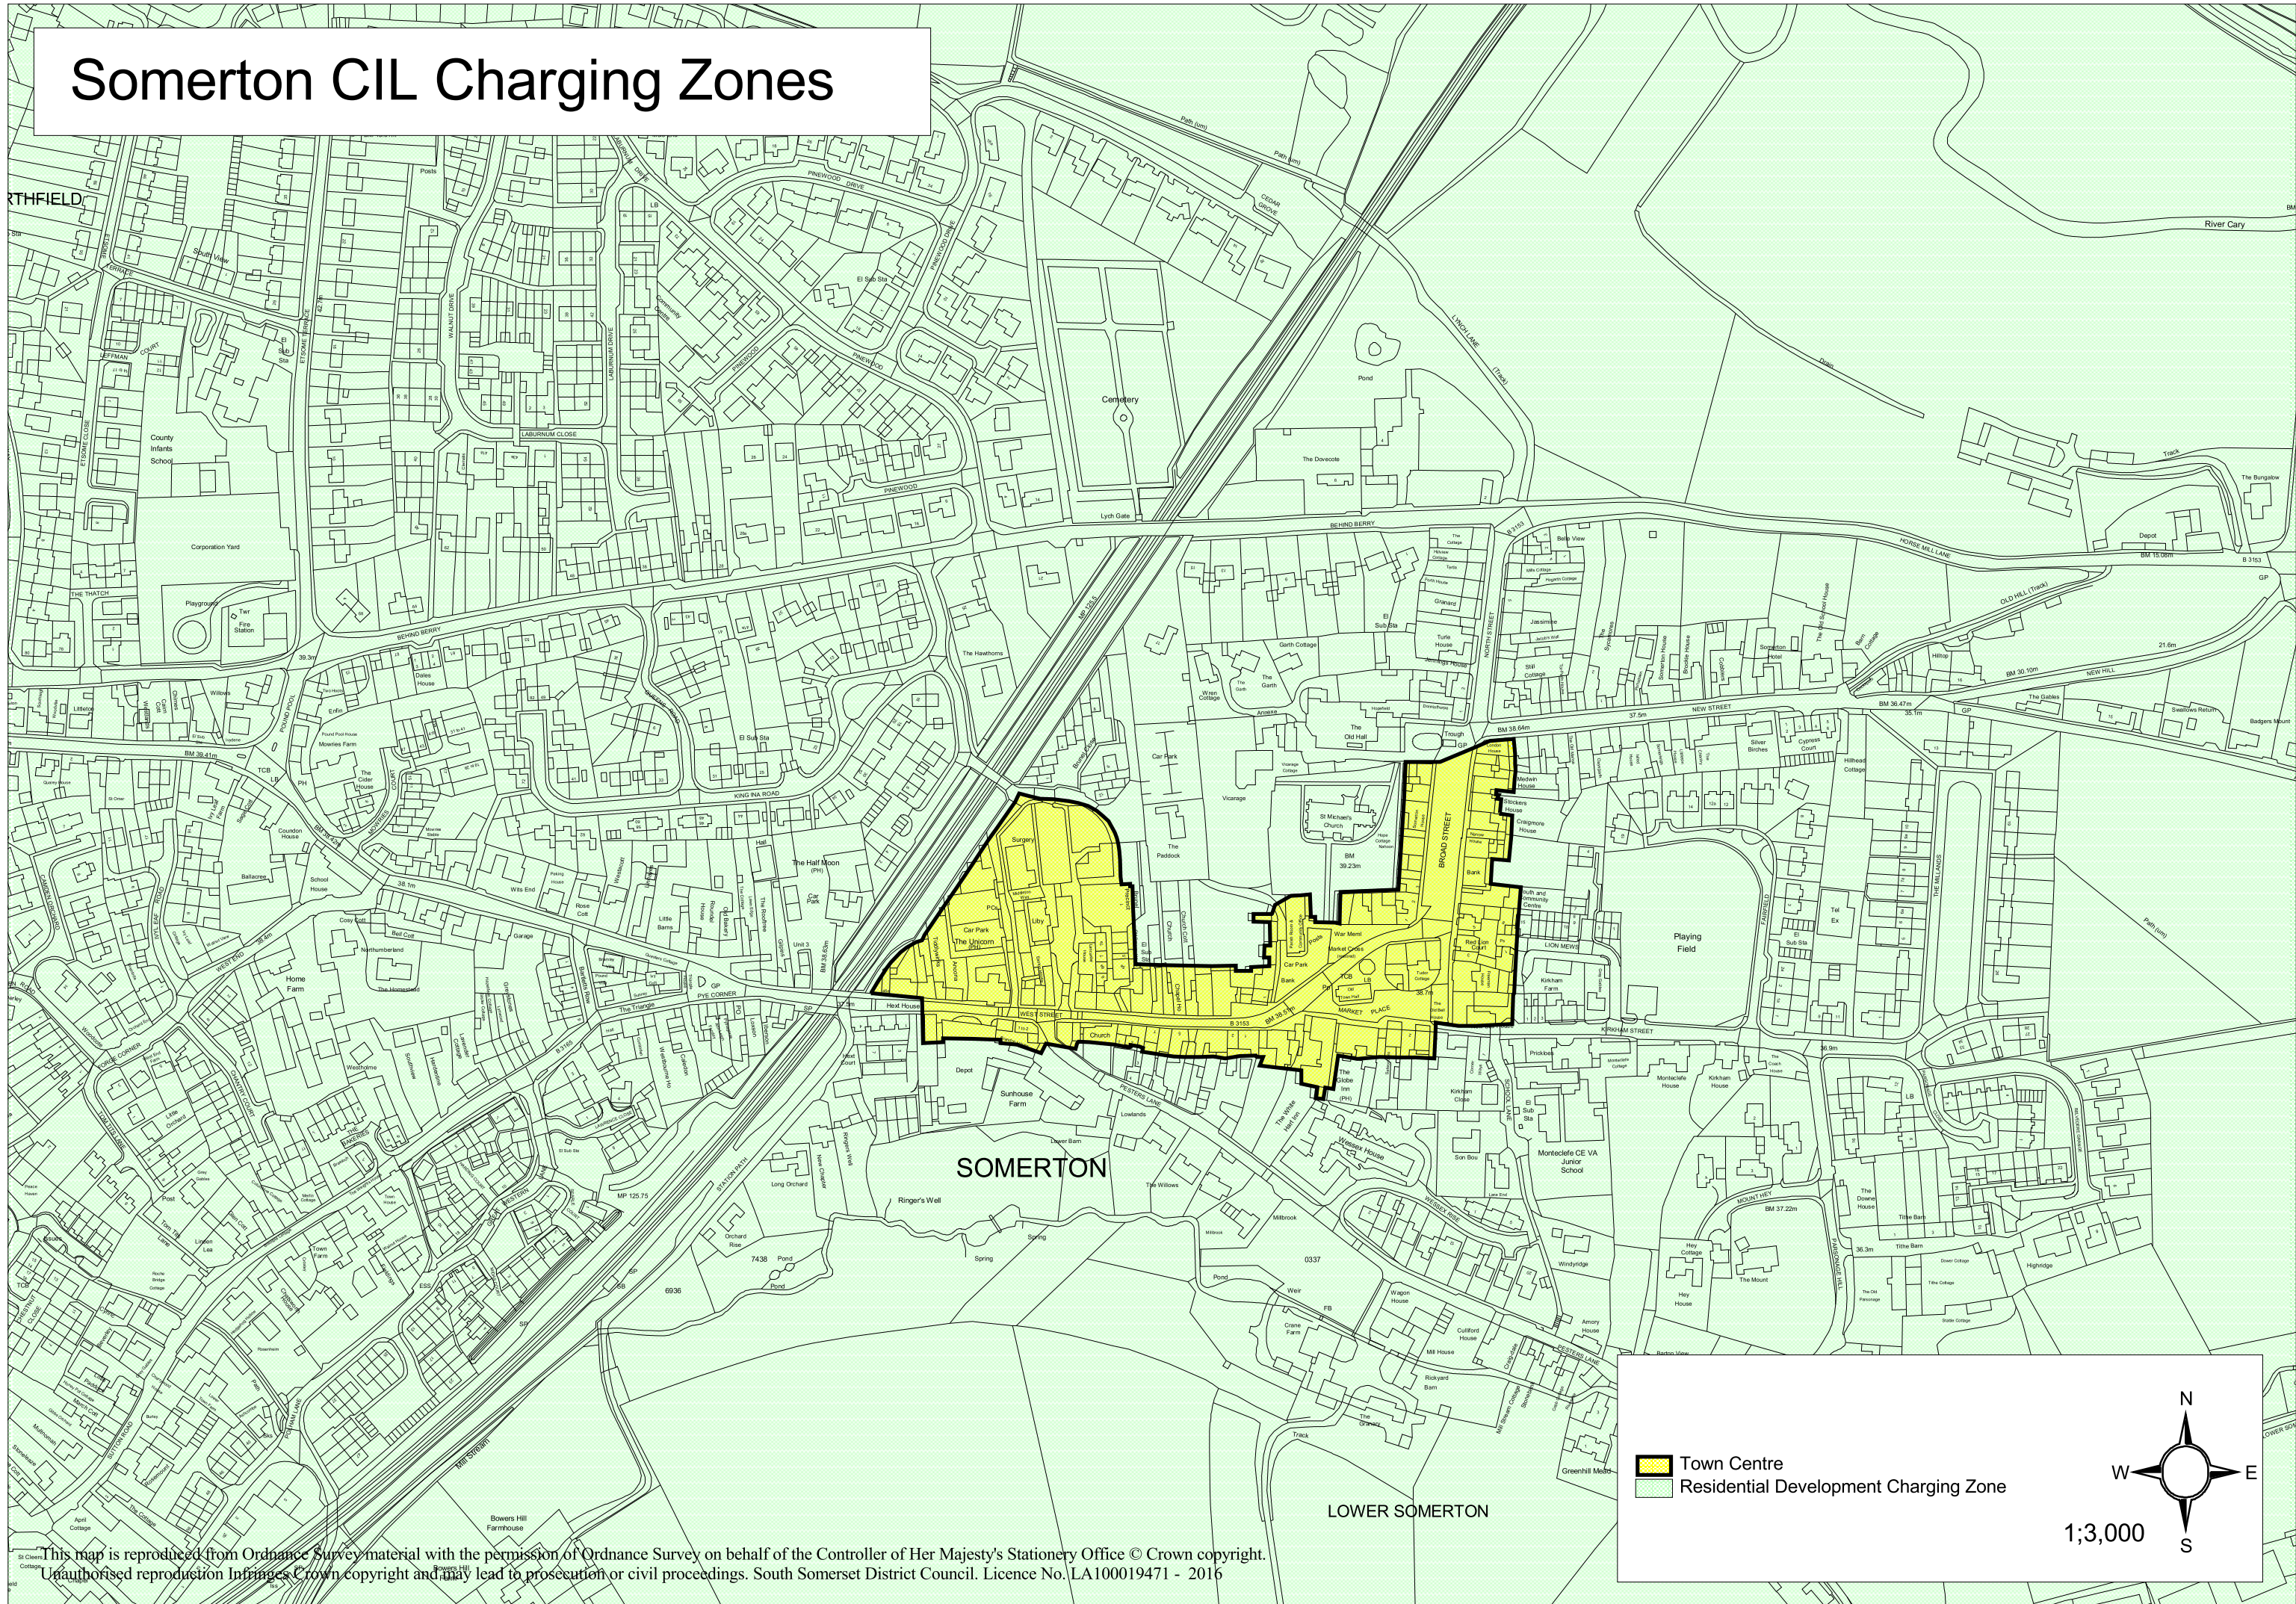

Somerton CIL Charging Zones

This map is reproduced from Ordnance Survey material with the permission of Ordnance Survey on behalf of the Controller of Her Majesty's Stationery Office © Crown copyright. Unauthorised reproduction infringes Crown copyright and may lead to prosecution or civil proceedings. South Somerset District Council. Licence No. LA100019471 - 2016