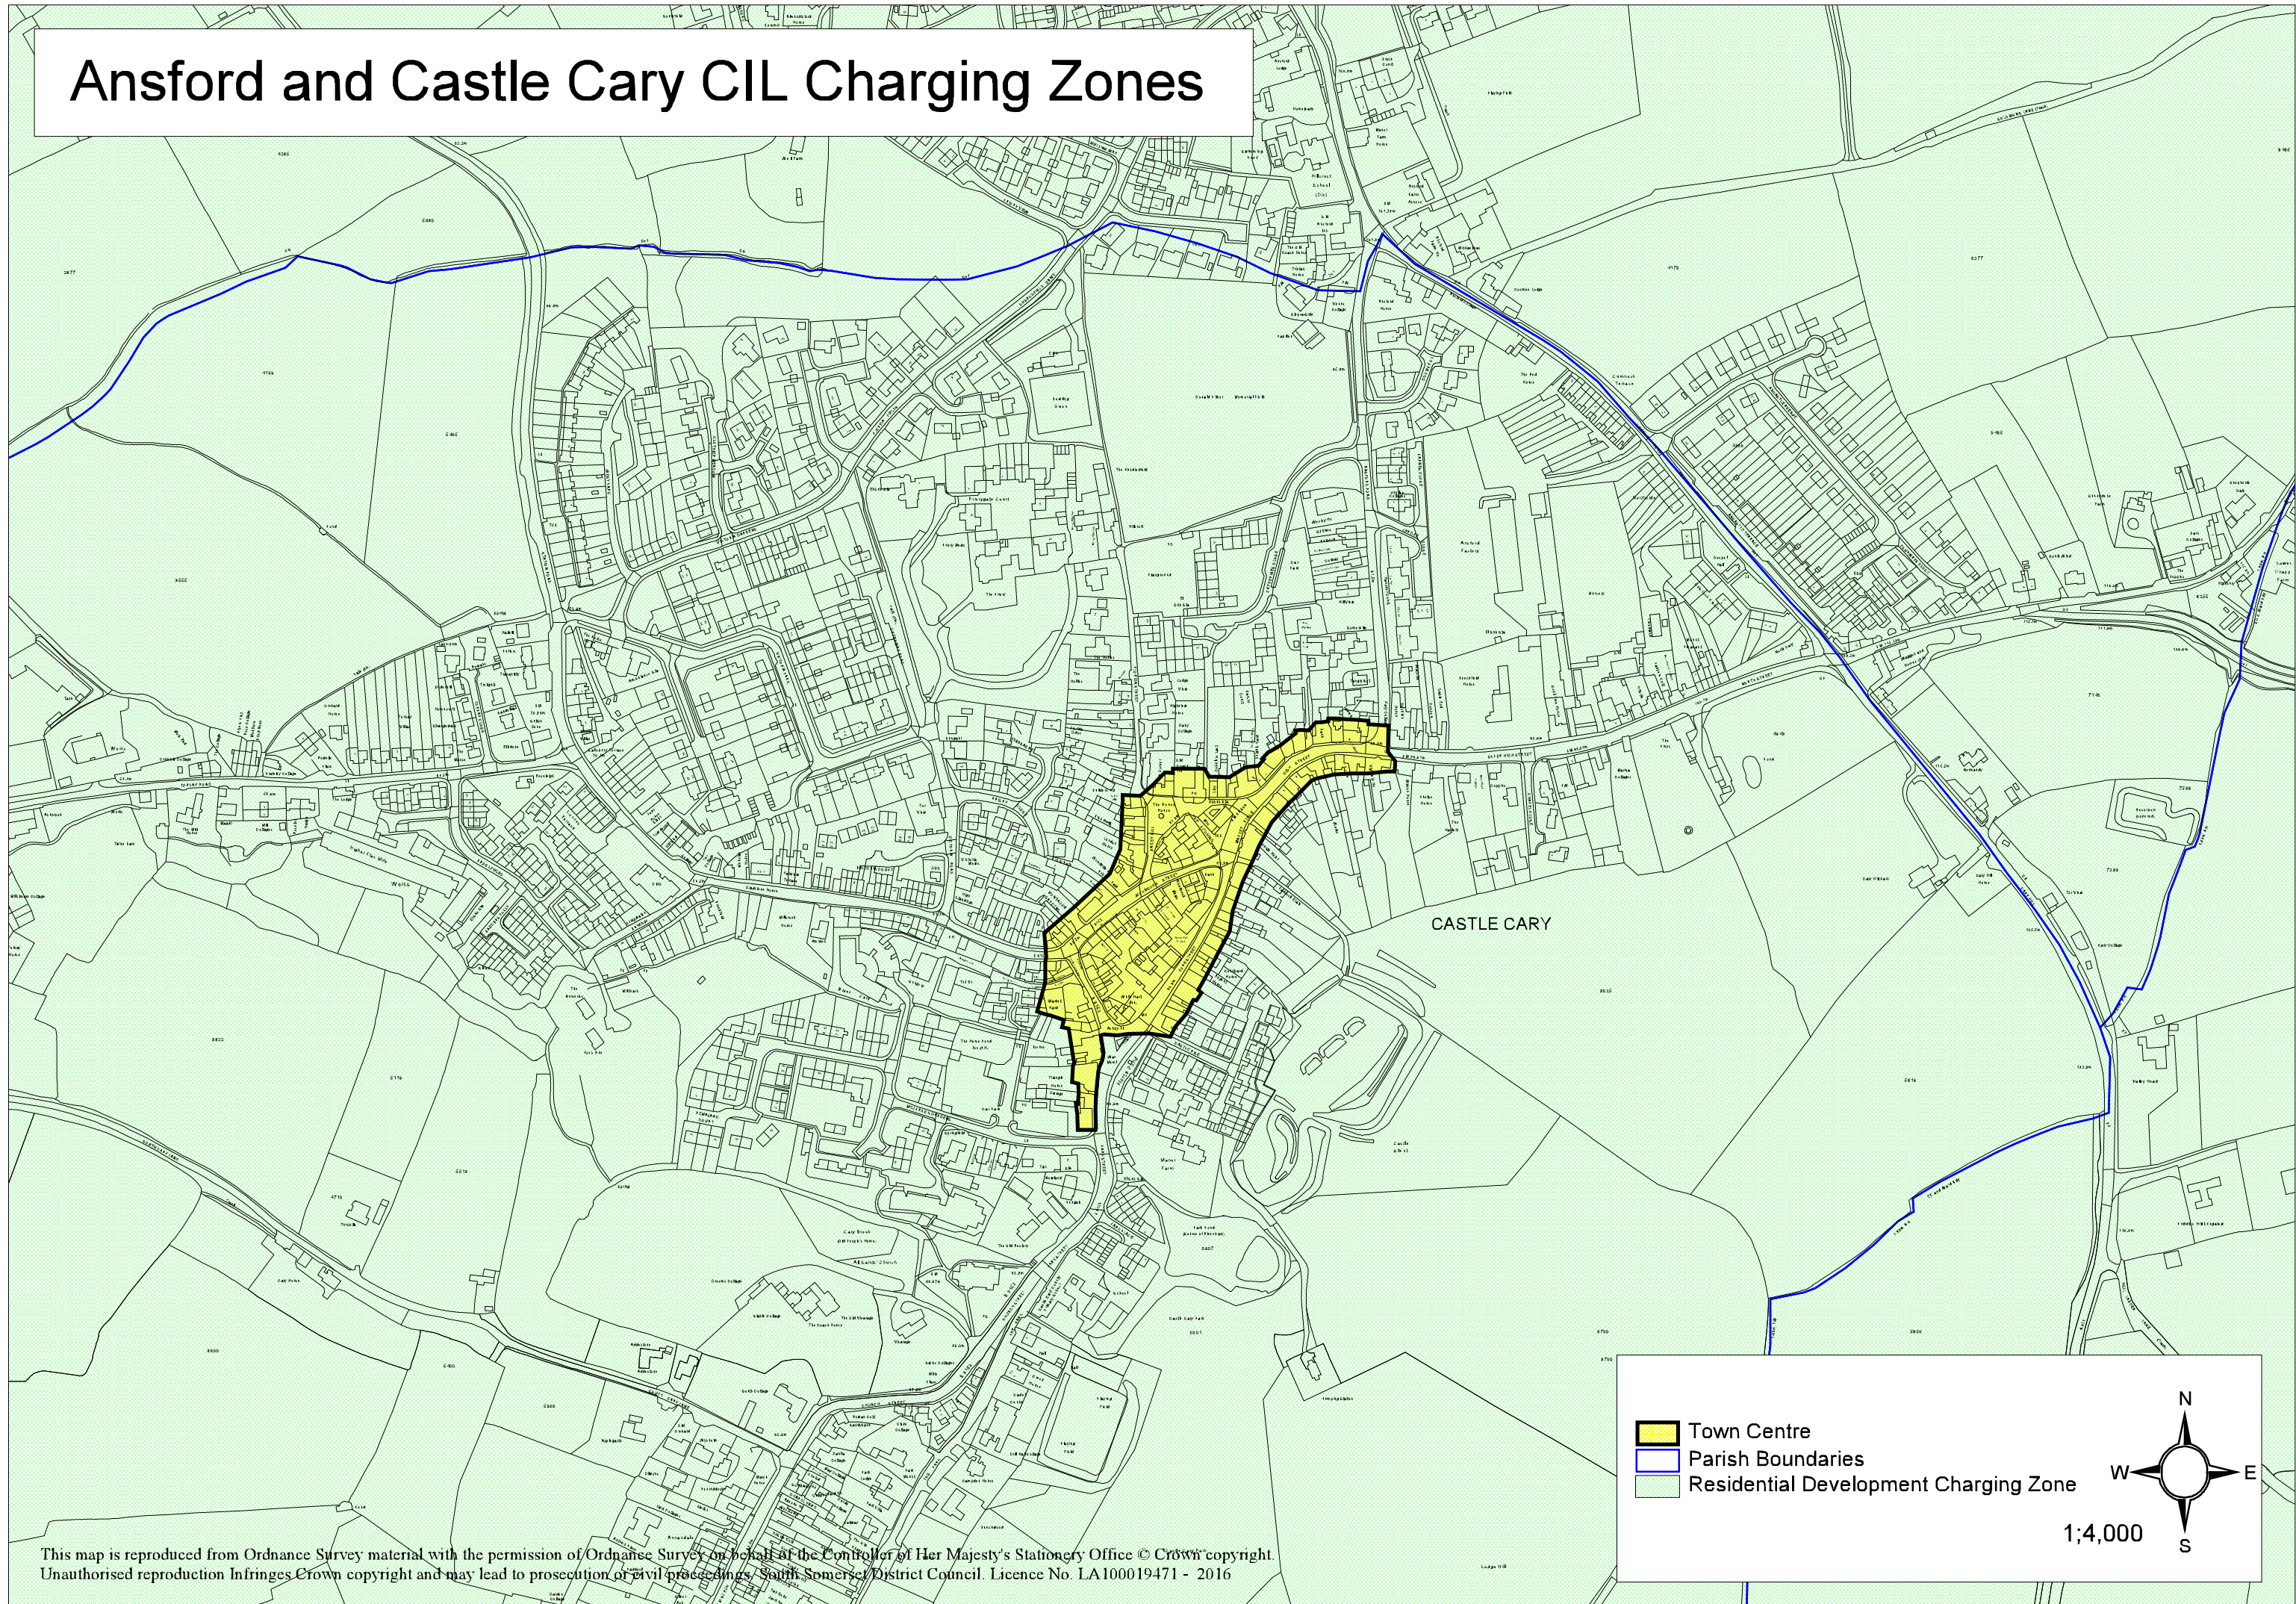

# Ansford and Castle Cary CIL Charging Zones

Legend:

- Town Centre
- Parish Boundaries
- Residential Development Charging Zone

1:4,000

This map is reproduced from Ordnance Survey material with the permission of Ordnance Survey on behalf of the Controller of Her Majesty's Stationery Office © Crown copyright. Unauthorised reproduction infringes Crown copyright and may lead to prosecution or civil proceedings. South Somerset District Council. Licence No. LA100019471 - 2016