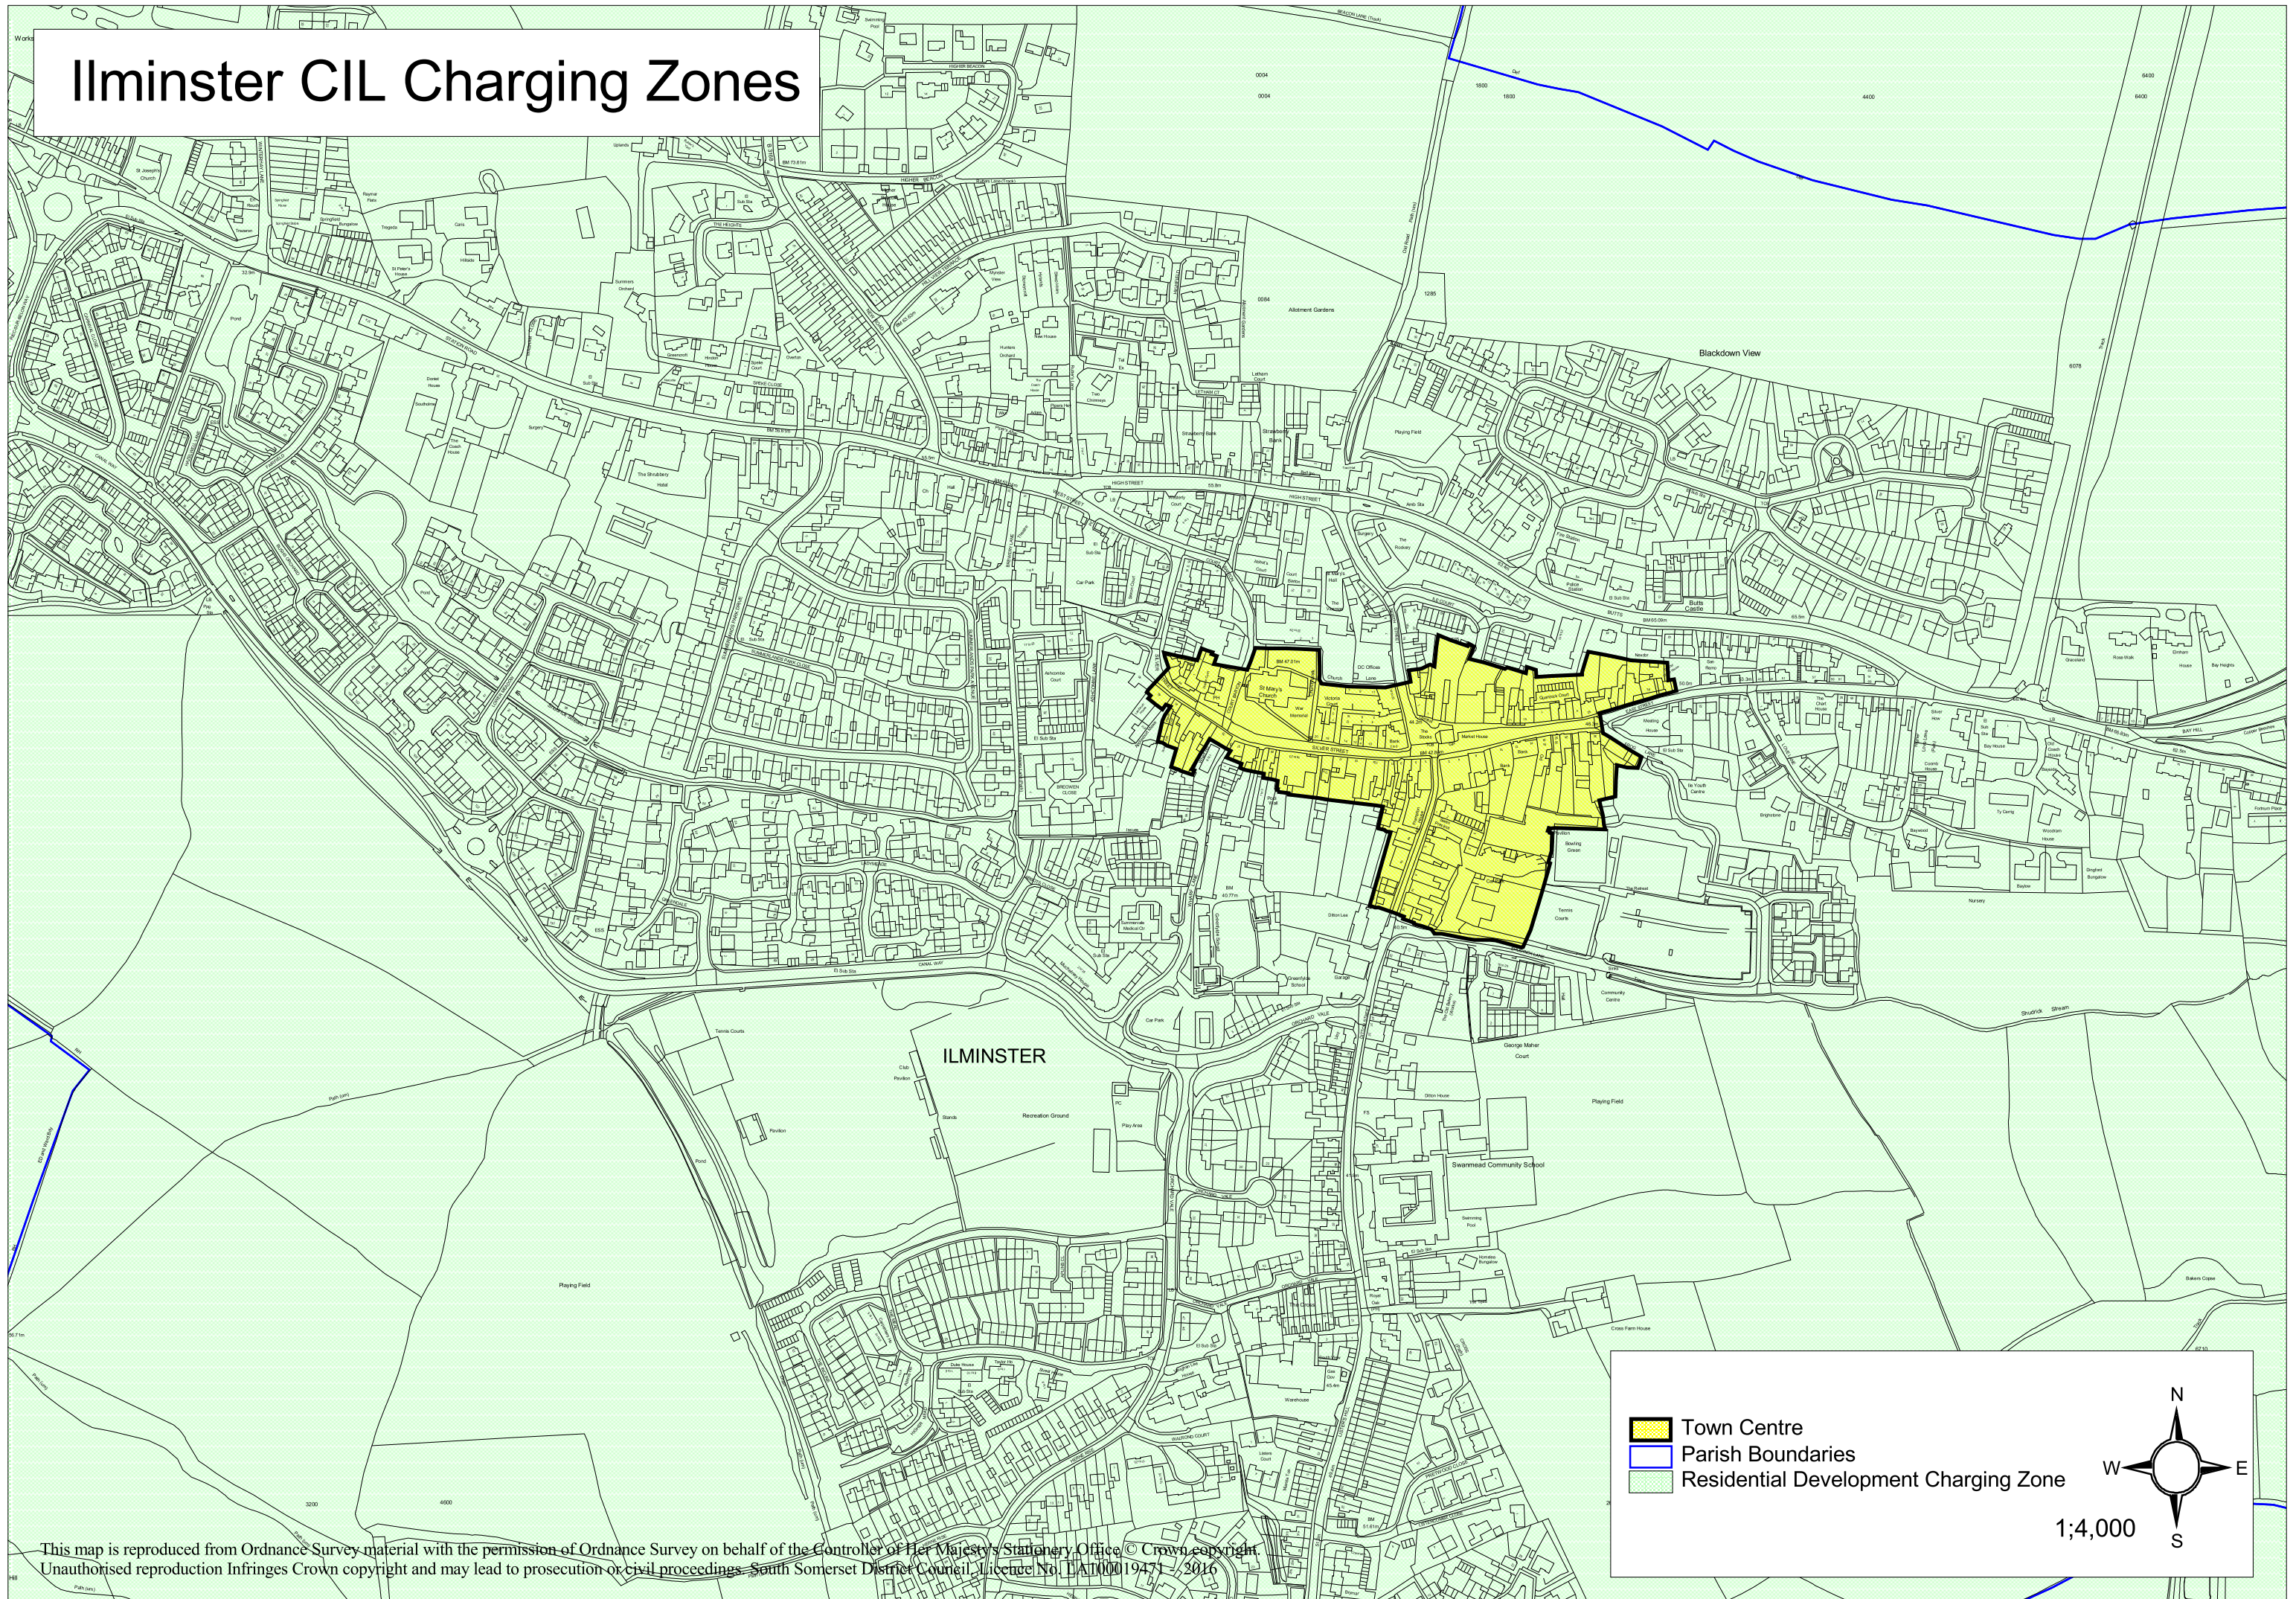

Iminster CIL Charging Zones

This map is reproduced from Ordnance Survey material with the permission of Ordnance Survey on behalf of the Controller of Her Majesty's Stationery Office © Crown copyright. Unauthorised reproduction infringes Crown copyright and may lead to prosecution or civil proceedings. South Somerset District Council, Licence No. DA100019471 - 2016