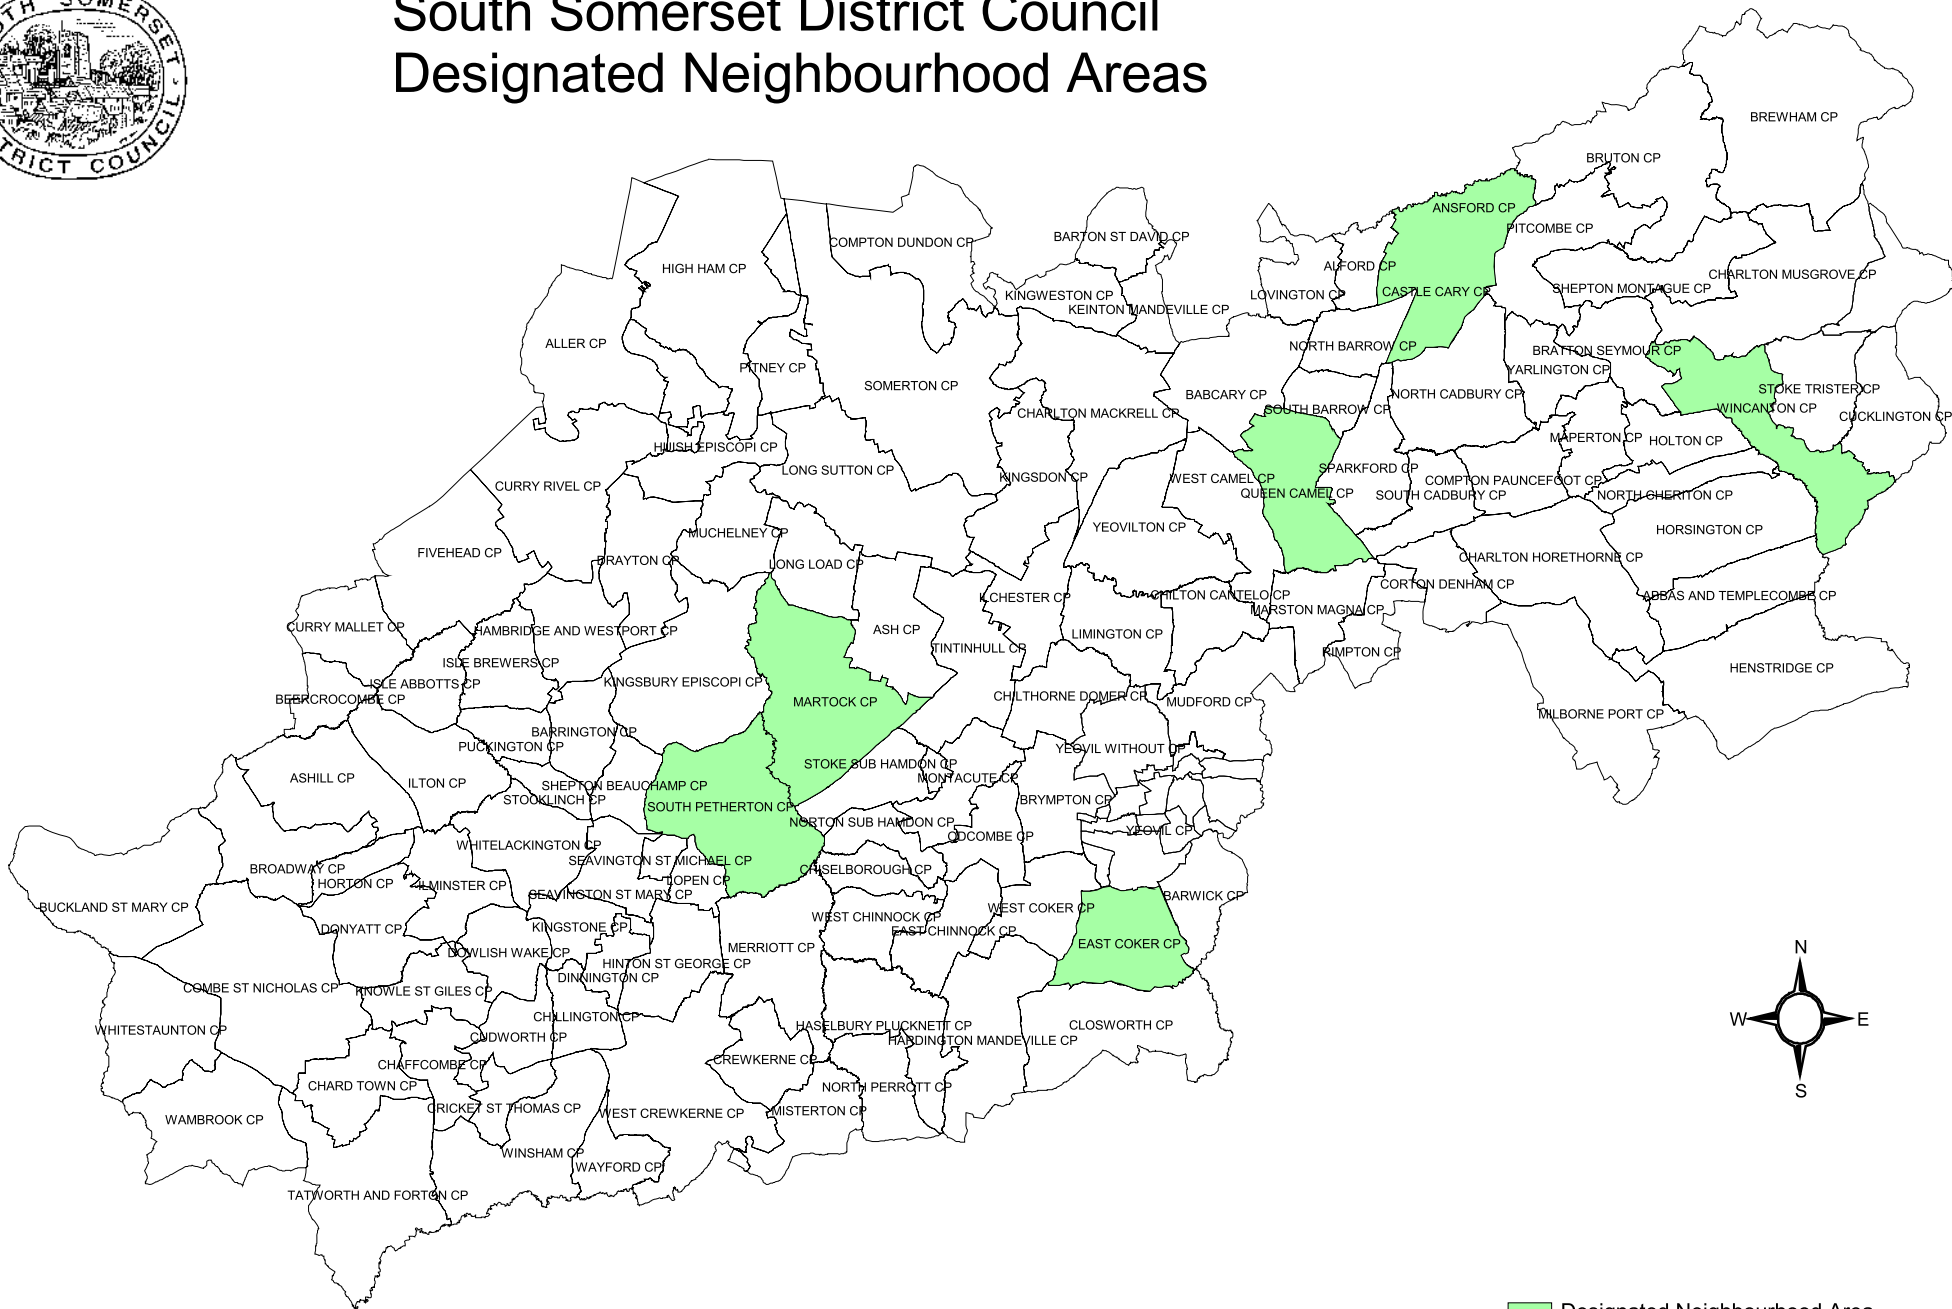

# South Somerset District Council Designated Neighbourhood Areas

 Designated Neighbourhood Area